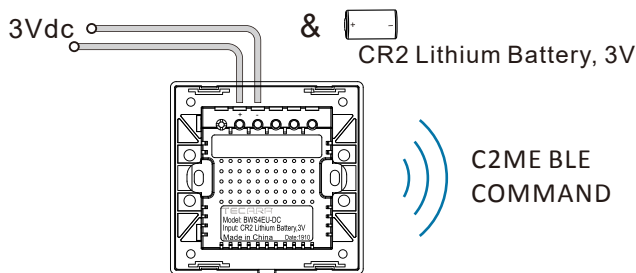

## BWS4EU-DC Low Voltage EU Wall Switch(10dB)

Wall Switch

**Remark:**

This wall switch only requires a 3Vdc lithium battery to power it up and it provides BLE wireless ON/OFF and dimming control through the 4 buttons on its faceplate. Ranged 300 meters line of sight radius.

**Technical Specs:**

Form Factor: Standard EU electrical box fit  
 Input: 3Vdc, up to 4 buttons input signal  
 Output: BLE wireless control

**Ordering Codes**

Follow the steps to specify your fixture.

example:

**Applications:**

Standard EU electrical box fit.