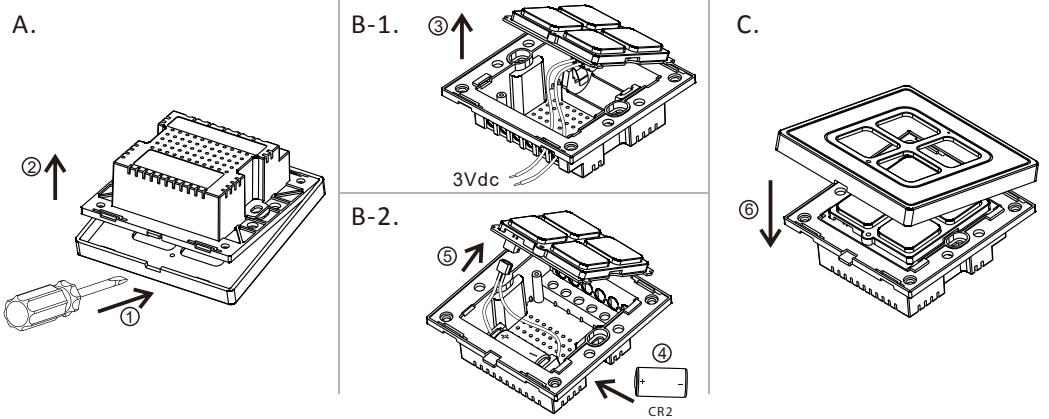

## BWS4EU-DC Low Voltage EU Wall Switch(10dB)

Wall Switch

**Remark:**

This wall switch only requires a 3Vdc lithium battery to power it up and it provides BLE wireless ON/OFF and dimming control through the 4 buttons on its faceplate. Ranged 300 meters line of sight radius.

**Technical Specs:**

Form Factor: Standard EU electrical box fit  
 Input: 3Vdc, up to 4 buttons input signal  
 Output: BLE wireless control

**Ordering Codes**

Follow the steps to specify your fixture.

example:

**Applications:**

Standard EU electrical box fit.