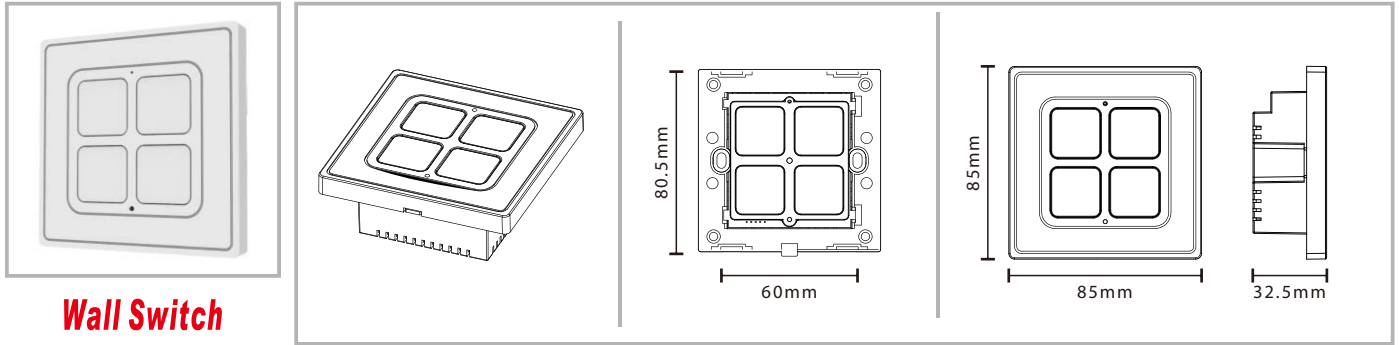

## BWS4EU-DC Low Voltage EU Wall Switch(10dB)

Wall Switch

**Remark:**

This wall switch only requires a 3Vdc lithium battery to power it up and it provides BLE wireless ON/OFF and dimming control through the 4 buttons on its faceplate. Ranged 300 meters line of sight radius.

**Technical Specs:**

Form Factor: Standard EU electrical box fit  
 Input: 3Vdc, up to 4 buttons input signal  
 Output: BLE wireless control

**Ordering Codes**

Follow the steps to specify your fixture.

example:

**Applications:**

Standard EU electrical box fit.