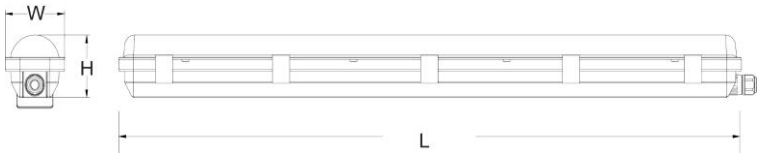

MODEL	SPECIFICATIONS	DIMENSION (mm)	MOUNTING DISTANCE (mm)	CLIPS
SY109	1 x 9W T8 LED	L658*W98*H103	450	4
SY118	1 x 18W T8 LED	L1266*W98*H103	858	10

Note: Luminaires should be mounted in a shady or covered environment protected against direct sunlight and severity of the weather. Due to possible chemical reaction of polymer-based housing/diffuser, luminaire must not be installed in places where there are presences of sulphuric acid, acetone, ammonia, Ethyl alcohol, mineral oil, animal fat or vegetable oil.