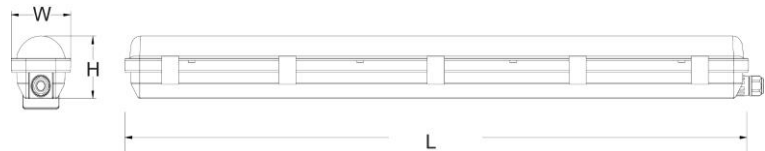

MODEL	SPECIFICATIONS	DIMENSION (mm)	MOUNTING DISTANCE (mm)	CLIPS
SY109	1 x 9W T8 LED	L658*W98*H103	450	4
SY118	1 x 18W T8 LED	L1266*W98*H103	858	10

Note: Luminaires should be mounted in a shady or covered environment protected against direct sunlight and severity of the weather. Due to possible chemical reaction of polymer-based housing/diffuser, luminaire must not be installed in places where there are presences of sulphuric acid, acetone, ammonia, Ethyl alcohol, mineral oil, animal fat or vegetable oil.

MODEL	SPECIFICATIONS	DIMENSION (mm)	MOUNTING DISTANCE (mm)	CLIPS
SY218	2 x 9W T8 LED	L658*W150*H105	450	4
SY236	2 x 18W T8 LED	L1266*W150*H105	858	10

Note: Luminaires should be mounted in a shady or covered environment protected against direct sunlight and severity of the weather. Due to possible chemical reaction of polymer-based housing/diffuser, luminaire must not be installed in places where there are presences of sulphuric acid, acetone, ammonia, Ethyl alcohol, mineral oil, animal fat or vegetable oil.