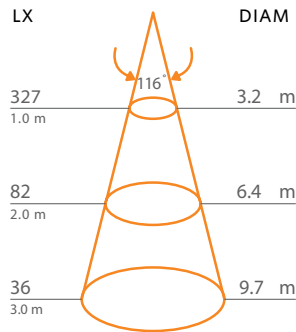

IP54 - SURFACE MOUNT CEILING LIGHT

VKLE-168010

IP54

CRI
84

**LED Power 18W
AC SMD**
Dimension: Ø280mm x H63mm
Warm white 3000K
1122 lm (luminaire output)
Color: White / Silver
Beam angle: 116°

VKLE-102010

IP54

CRI
84

**LED Power 18W
AC SMD**
Dimension: Ø250mm x H68mm
Warm white 3000K
927 lm (luminaire output)
Color: White / Silver
Beam angle: 106°

Ordering Code: **VKLE - V - CC**

Example: **VKLE-102010-ANT**

V = 168010, 102010

CC is Fixture Color, SV = Silver; WHT = White