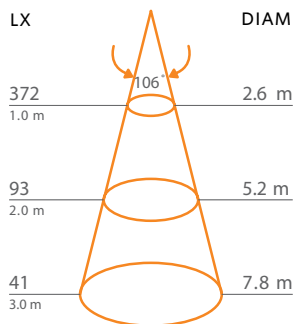

IP54 - SURFACE MOUNT CEILING LIGHT

VKLE-168010

IP54

CRI
84

**LED Power 18W
AC SMD**
Dimension: Ø280mm x H63mm
Warm white 3000K
1122 lm (luminaire output)
Color: White / Silver
Beam angle: 116°

VKLE-102010

IP54

CRI
84

**LED Power 18W
AC SMD**
Dimension: Ø250mm x H68mm
Warm white 3000K
927 lm (luminaire output)
Color: White / Silver
Beam angle: 106°

Ordering Code: **VKLE - V - CC**

Example: **VKLE-102010-ANT**

V = 168010, 102010

CC is Fixture Color, SV = Silver; WHT = White