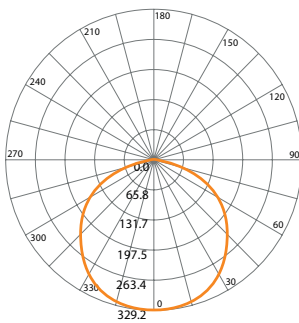

IP54 - SURFACE MOUNT CEILING LIGHT

VKLE-168010

IP54

CRI
84

**LED Power 18W
AC SMD**
Dimension: Ø280mm x H63mm
Warm white 3000K
1122 lm (luminaire output)
Color: White / Silver
Beam angle: 116°

VKLE-102010

IP54

CRI
84

**LED Power 18W
AC SMD**
Dimension: Ø250mm x H68mm
Warm white 3000K
927 lm (luminaire output)
Color: White / Silver
Beam angle: 106°

Ordering Code: **VKLE - V - CC**

Example: **VKLE-102010-ANT**

V = 168010, 102010

CC is Fixture Color, SV = Silver; WHT = White