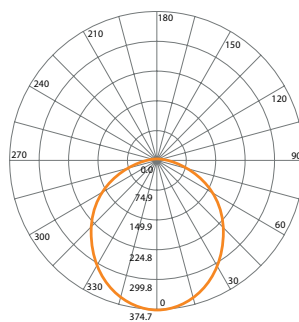

IP54 - SURFACE MOUNT CEILING LIGHT

VKLE-168010

IP54

CRI
84

**LED Power 18W
AC SMD**
Dimension: Ø280mm x H63mm
Warm white 3000K
1122 lm (luminaire output)
Color: White / Silver
Beam angle: 116°

VKLE-102010

IP54

CRI
84

**LED Power 18W
AC SMD**
Dimension: Ø250mm x H68mm
Warm white 3000K
927 lm (luminaire output)
Color: White / Silver
Beam angle: 106°

Ordering Code: **VKLE - V - CC**

Example: **VKLE-102010-ANT**

V = 168010, 102010

CC is Fixture Color, SV = Silver; WHT = White