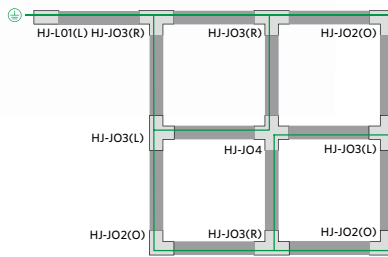

VHJ - SURFACE MOUNT TRACK & ACCESSORIES

Adapters for  1-circuit

 3-circuit

HJ SYSTEM EXAMPLES

LOAD OF HJ TRACK

MATERIAL

HOUSING Aluminium profile, paint. 2 Insulated Busbar Copper, separated by plastic.

PARAMETERS