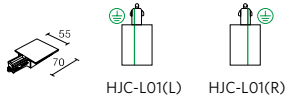

MATERIAL

HOUSING
Aluminium profile, paint.

2 Insulated Busbar
Copper, separated by plastic.

PARAMETERS

ELECTRICAL
AC 230V, 16A

COLOR
□ WH ■ BK ■ SV

HJC-L01(L/R)
Live end
Plastic. Track supply connector
AC230V, 16A
Color: White/Black/Silver