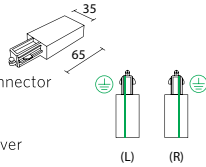

ELECTRICAL AC 230V, 16A COLOR □WU ■BK ■SV

HJ-L01 (L/R)

Live end Plastic.Track supply connector of 1-circuit track AC230V, 16A Color: White/Black/Silver

HJ-L02

Straight connector Plastic. Coupler of 1-circuit track AC230V, 16A Color: White/Black/Silver

HJ-ECAP

End cover Plastic. For 1-circuit track Color: White/Black/Silver

HJ-J01

Mini straight connector Plastic. Conductive straight joiner of 1-circuit track. AC230V, 16A Color: White/Black/Silver

HJ-J02