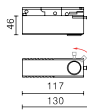

HJ-BA70S

1-circuit track transadapter Plastic. AC230V, 6A Color: White/Black/Silver