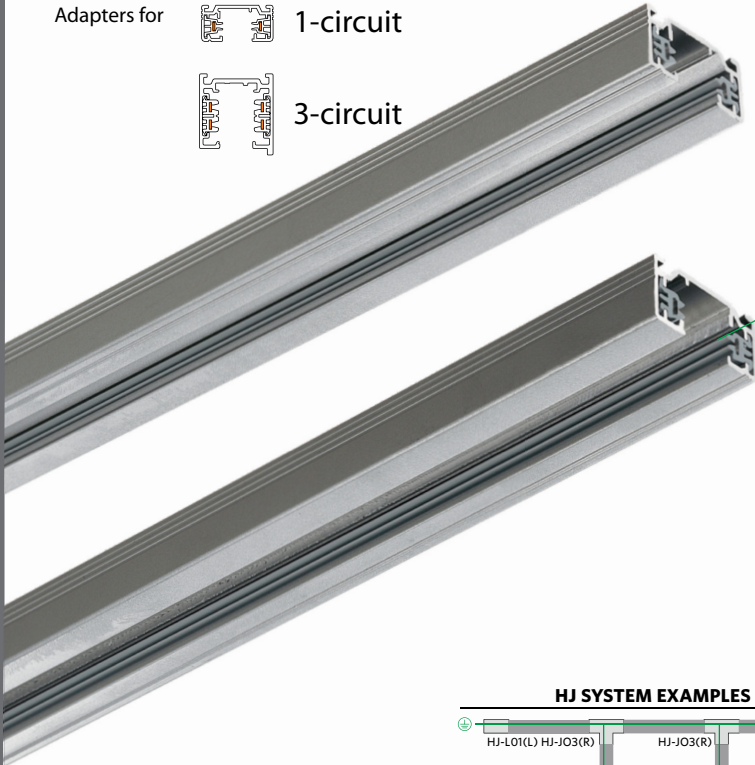

VHJ - SURFACE MOUNT TRACK & ACCESSORIES

Adapters for  1-circuit

 3-circuit

HJ SYSTEM EXAMPLES

LOAD OF HJ TRACK

MATERIAL

HOUSING Aluminium profile, paint. 2 Insulated Busbar Copper, separated by plastic.

PARAMETERS

ELECTRICAL AC 230V, 16A COLOR □WU ■BK ■SV

HJ-L01 (L/R)

Live end Plastic.Track supply connector of 1-circuit track AC230V, 16A Color: White/Black/Silver

HJ-L02

Straight connector Plastic. Coupler of 1-circuit track AC230V, 16A Color: White/Black/Silver

HJ-ECAP

End cover Plastic. For 1-circuit track Color: White/Black/Silver

HJ-J01

Mini straight connector Plastic. Conductive straight joiner of 1-circuit track. AC230V, 16A Color: White/Black/Silver

HJ-J02

HJ-BA70S

1-circuit track transadapter Plastic. AC230V, 6A Color: White/Black/Silver

HJ-303B

1-circuit adapter Plastic. Outer thread M10x1.0 AC230V, 6A Color: White/Black/Silver

VHJC - RECESSED MOUNT TRACK & ACCESSORIES