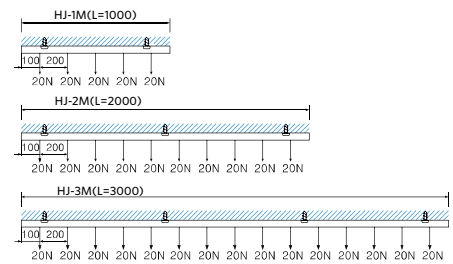

LOAD OF HJ TRACK

MATERIAL

HOUSING Aluminium profile, paint. 2 Insulated Busbar Copper, separated by plastic.

PARAMETERS

ELECTRICAL AC 230V, 16A COLOR □WU ■BK ■SV

HJ-L01 (L/R)

Live end Plastic.Track supply connector of 1-circuit track AC230V, 16A Color: White/Black/Silver

HJ-L02

Straight connector Plastic. Coupler of 1-circuit track AC230V, 16A Color: White/Black/Silver

HJ-ECAP

End cover Plastic. For 1-circuit track Color: White/Black/Silver

HJ-J01

Mini straight connector Plastic. Conductive straight joiner of 1-circuit track. AC230V, 16A Color: White/Black/Silver

HJ-J02

L-connector Plastic. Coupler of 1-circuit track. AC230V, 16A Color: White/Black/Silver

HJ-J03 (L/R)

T-connector Plastic. Coupler of 1-circuit track. AC230V, 16A Color: White/Black/Silver

HJ-J04

Cross-connector Plastic. Coupler of 1-circuit track. AC230V, 16A Color: White/Black/Silver

HJ-J05

Flexible-connector Plastic. Coupler of 1-circuit track. AC230V, 16A Color: White/Black/Silver

HJ-BA35S

1-circuit track transadapter Plastic. AC230V, 6A Color: White/Black/Silver

HJ-21JK

1-circuit track transadapter Plastic. AC230V, 6A Color: White/Black/Silver

HJ-BA70S

1-circuit track transadapter Plastic. AC230V, 6A Color: White/Black/Silver

HJ-303B

1-circuit adapter Plastic. Outer thread M10x1.0 AC230V, 6A Color: White/Black/Silver