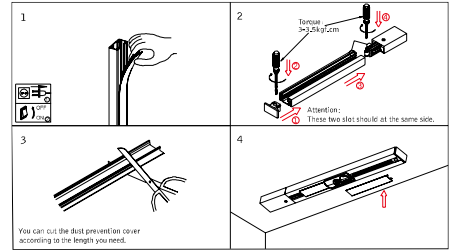

VHJ - SURFACE MOUNT TRACK & ACCESSORIES

Adapters for 1-circuit

3-circuit