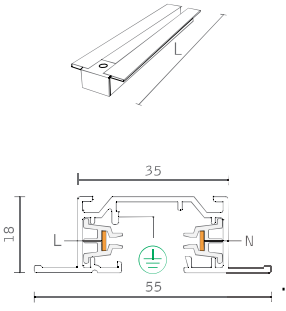

HJ-BA70S

1-circuit track transadapter Plastic. AC230V, 6A Color: White/Black/Silver

HJ-303B

1-circuit adapter Plastic. Outer thread M10x1.0 AC230V, 6A Color: White/Black/Silver

VHJC - RECESSED MOUNT TRACK & ACCESSORIES

MATERIAL

HOUSING
Aluminium profile, paint.

2 Insulated Busbar
Copper, separated by plastic.

PARAMETERS

ELECTRICAL
AC 230V, 16A

COLOR
□ WH ■ BK ■ SV

HJC-L01(L/R)
Live end
Plastic. Track supply connector
AC230V, 16A
Color: White/Black/Silver

HJC-J01
Mini straight connector
Plastic. Conductive straight joiner
AC230V, 16A
Color: White/Black/Silver

Ordering Code: VHJ - M - CC

Example: **VHJ-2M-BK**

Ordering Code: VHJC - M - CC

Example: **VHJC-3M-WH**