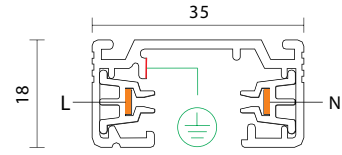

VHJ - SURFACE MOUNT TRACK & ACCESSORIES

Adapters for  1-circuit

 3-circuit

HJ SYSTEM EXAMPLES

LOAD OF HJ TRACK

MATERIAL

HOUSING Aluminium profile, paint. 2 Insulated Busbar Copper, separated by plastic.

PARAMETERS

ELECTRICAL AC 230V, 16A COLOR □WU ■BK ■SV

HJ-L01 (L/R)

Live end Plastic.Track supply connector of 1-circuit track AC230V, 16A Color: White/Black/Silver

HJ-L02

Straight connector Plastic. Coupler of 1-circuit track AC230V, 16A Color: White/Black/Silver

HJ-ECAP

End cover Plastic. For 1-circuit track Color: White/Black/Silver

HJ-J01

Mini straight connector Plastic. Conductive straight joiner of 1-circuit track. AC230V, 16A Color: White/Black/Silver

HJ-J02