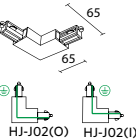

HJ-J03 (L/R)

T-connector Plastic. Coupler of 1-circuit track. AC230V, 16A Color: White/Black/Silver