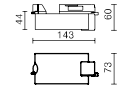

HJ-21JK

1-circuit track transadapter Plastic. AC230V, 6A Color: White/Black/Silver