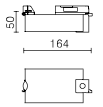

HJ-303B

1-circuit adapter Plastic. Outer thread M10x1.0 AC230V, 6A Color: White/Black/Silver