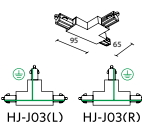

HJ-J04

Cross-connector Plastic. Coupler of 1-circuit track. AC230V, 16A Color: White/Black/Silver