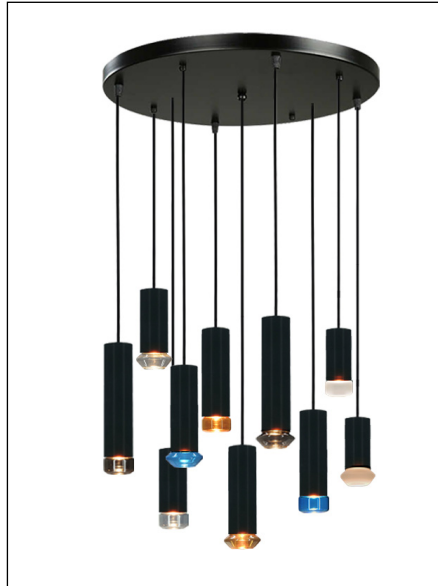

VISION+LITE LED Down Light System

RETROFIT SURFACE MOUNT DOWNLIGHT | GU10**VLD - CL D56 GU10 TUBULAR SERIES**

URBANA CL D56 Tubular series is a minimalist cylindrical design downlight with GU10 as lamp source.

This tubular fixture is available in 2 height: 120mm & 150mm and comes in white or dark grey color. Tubular fixture with glass design is also available.

Perfect on its own or to mix and match!

Easy installation.

Lamp source: GU10*

*GU10 lamps is not included in the fitting, please refer to page 397

Suspension type also available.

Please refer to page: 202

Ordering Code: VLD - CL D56 V - CC

Example: **VLD - CL D56-120-WH**

V = Height: 120 / 150

CC is Fixture Color, **DG** = Dark Grey , **WH** = White